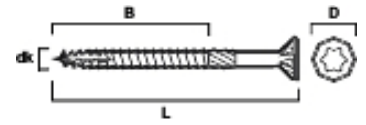

**CorrSeal**

Art.nr	Dimension dk x L mm	D mm	B mm	ESSBOX storlek	Ant/förp	Förp/ storpack
137100	4,0X30	8	18	202	200	12
137102	4,0X40	8	24	202	200	12
137104	4,0X50	8	30	202	200	12
137106	4,5X40	9	24	202	200	12
137108	4,5X50	9	30	203	200	8
137110	4,5X60	9	36	202	100	12
137112	4,5X70	9	42	202	100	12
137160	5,0 x 40	10	24	203	200	8
137113	5,0 x 50	10	30	203	200	8
137114	5,0 x 60	10	36	203	100	8
137116	5,0 x 70	10	42	203	100	8
137118	5,0 x 80	10	42	203	100	8
137120	5,0 x 90	10	42	203	100	8
137122	5,0 x 100	10	53	203	100	8
137124	5,0 x 120	10	62	204	100	6
137126	6,0 x 60	12	36	203	100	8
137127	6,0 x 70	12	43	203	100	8
137128	6,0 x 80	12	43	203	100	8
137130	6,0 x 90	12	43	203	100	8
137132	6,0 x 100	12	53	204	100	6
137133	6,0 x 110	12	62	204	100	6
137134	6,0 x 120	12	72	204	100	6
137136	6,0 x 140	12	72	204	100	6
137138	6,0 x 160	12	72	206	50	4
137140	6,0 x 180	12	72	206	50	4
137142	6,0 x 220	12	72	206	50	4

Art.nr	Dimension dk x L mm	D mm	B mm	Bits nr	Ant/förp	Antal/pall
137212	5,0 x 50	10	36	TX25	1000	128
137215	5,0 x 60	10	36	TX25	800	128
137217	5,0 x 70	10	42	TX25	700	128
137218	5,0 x 80	10	42	TX25	700	128
137220	5,0 x 90	10	42	TX25	600	128
137222	5,0 x 100	10	53	TX25	600	128
137224	5,0 x 120	10	68	TX25	500	128
137228	6,0 x 80	12	43	TX30	500	128
137231	6,0 x 90	12	43	TX30	400	128
137233	6,0 x 100	12	53	TX30	400	128
137235	6,0 x 120	12	72	TX30	350	128